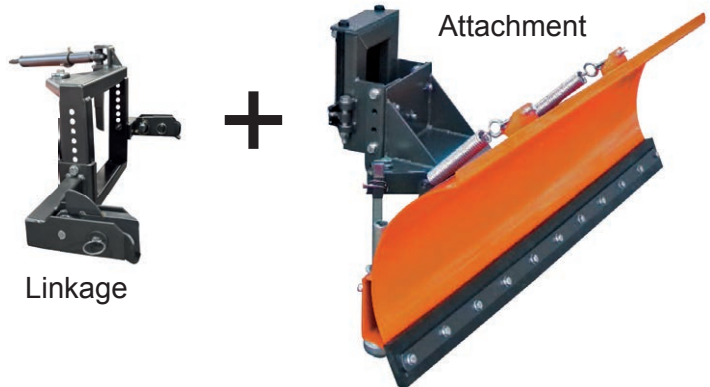

- **SCHN 13545 FK-ABR**

Mounted Snow plough 135cm Width x 45 cm high

- **SCHN 14060 FK-ABR**

Mounted Snow plough 140cm Width x 60cm

- **SCHN 15060 FK-ABR**

Mounted Snow plough 150cm Width x 60cm

- **SCHN 16060 FK-ABR**

Mounted Snow plough 160cm Width x 60cm

- **SCHN 18060 FK-ABR**

Mounted Snow plough 160cm Width x 60cm

Pricelist 2019

PART No. / DESCRIPTION	PRICE
<i>Brackets and Linkages - Brackets</i>	
ABR SCHN US Bracket for fitting to John Deere Quick-hitch linkage.	350.00
ABR SHN KUB B1220 Bracket for fitting to Kubota B1220 Kersten Linkage.	350.00
ABR SCHN KUB G2326 Bracket for fitting to Kubota G23/G26 Kersten Linkage.	350.00
ABR SCHN KD Bracket for fitting to Front A Frame Linkage CAT 0 or CAT 1.	495.00
ABR SCHN DP Bracket for fitting to rear 3 point linkage CAT 1 or CAT 2.	495.00
ABR SCHN FM Bracket for fitting to front Mowers.	695.00
<i>Attachments</i>	
SCHN 13545 FK-ABR (Without ABR Bracket) Snow blade 135 cm working width Mounting frame ABR-SCHN required Blade height 45 cm • spring break back protection system • 2 retracting springs • Hydraulic or Manual angling device. - (please specify) • adjustable ground skids 2 Mounting frame ABR-SCHN required (see above)	1150.00
SCHN 14060 FK-ABR (Without ABR Bracket) Snow blade 140 cm working width Blade height 60 cm as above	1650.00
SCHN 15060 FK-ABR (Without ABR Bracket) Snow blade 150 cm working width Blade height 60 cm as above	1795.00
SCHN 16060 FK-ABR (Without ABR Bracket) Snow blade 160 cm working width Blade height 60 cm as above	1950.00
SCHN 18060 FK-ABR (Without ABR Bracket) Snow blade 180 cm working width Blade height 60 cm as above	2250.00
<i>Accessories</i>	
RD-SCHN-G Castor wheels for supporting the plough blade 1	250.00
BG-LEUCHTEN Red and white marker lights for the edge of the plough	295.00
WA-FLAG Flags to mark the edge of the plough	225.00